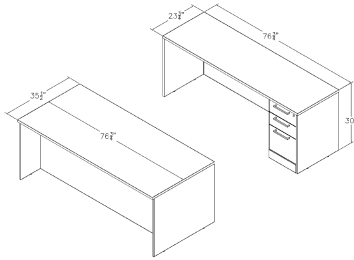

Skutchi Designs, Inc.

(888) 993-3757
sales@skutchi.com

SKU: SOL-TYP-12

GALLERY IMAGES

Sol
Office Furniture
COLLECTION

Laminate Options

Domestic Laminate Options

*USA Made

CONVENIENCE, QUALITY, & PRICE!

- 25+ Years of experience in the industry
- High Quality Commercial Office Furniture
- Quick Lead Times