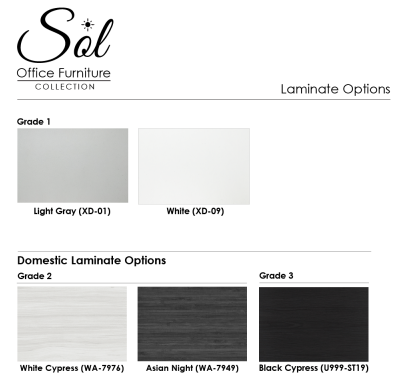

Skutchi Designs, Inc.

(888) 993-3757
sales@skutchi.com

**OPEN SHELF BOOKCASE | 4-SHELF | ADJUSTABLE SHELVES | SOL OFFICE FURNITURE
COLLECTION BOOKSHELF | 48"H AVAILABLE IN 2 WIDTHS**

\$600.58

Open shelf bookcase, 4 shelves. Made with commercial grade 1" laminate.

- Dimensions: 48"H x 14.5"D
- Available in widths of 24" and 36"
- Shelf Depth: 13.5"
- Adjustable shelf height
- Open shelves
- *Ships fully assembled*
- **Proudly made in the USA**

- Coordinates well with [Harmony Conference Table Series](#) for a complete conference room setup.

1. Due to screen resolution and lighting variations color may look different in person from what you see in the image.

SKU: SOL-BS-48H

GALLERY IMAGES

PRODUCT DESCRIPTION

Sol Office Furniture Collection features our new line of bookcases with adjustable shelves. Made with 1" thick laminate panels featuring seamless edge banding, our bookcases are made with durability and longevity in mind. All surfaces feature impact, scratch, stain, and moisture resistant laminates. These proudly "Made in the USA" bookcases cannot be compared to other retail, "fast furniture" purchases.

With multiple height and width dimensions to choose from, our bookcases can be ordered in 5 different colors/patterns. Perfect for the home or office.

Skutchi Designs, Inc.

(888) 993-3757
sales@skutchi.com