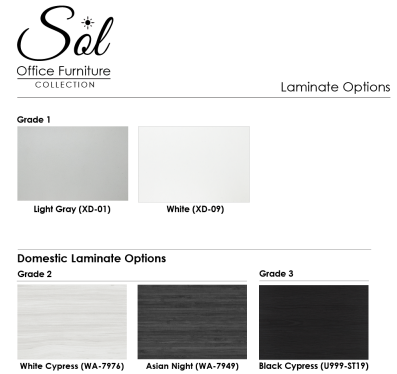

**SET OF 2 TALL BOOKSHELVES | 5-SHELF BOOKCASES | SOL OFFICE FURNITURE  
COLLECTION BOOKSHELF | 64"H**

**\$1,863.50**

2 bookcases, open-faced. Made with commercial grade 1" laminate.

- Set of 2
- Bookcase Dimensions: 64"H x 36"W x 14.5"D
- Shelf Depth: 13.5"
- Adjustable shelf height
- Open shelves
- *Ships fully assembled*
- **Proudly made in the USA**

**SKU:** BUNDLE-SOL-BS-3664

### PRODUCT DESCRIPTION

**Sol Office Furniture Collection** features our new line of bookcases with adjustable shelves. Made with 1" thick laminate panels featuring seamless edge banding, our bookcases are made with durability and longevity in mind. All surfaces feature impact, scratch, stain, and moisture resistant laminates. These proudly "Made in the USA" bookcases cannot be compared to other retail, "fast furniture" purchases.