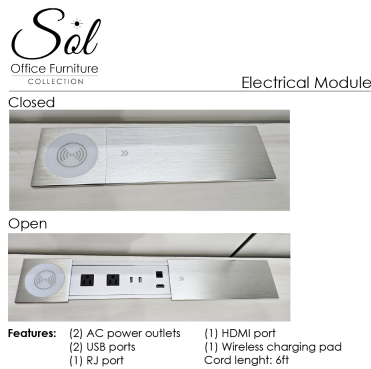

- Ships fully assembled
- Coordinates well with [Harmony Conference Table Series](#) for a complete conference room setup

SKU: SOL-CR-OD

## PRODUCT DESCRIPTION

Introducing the new office credenza line of office cabinets from the **Sol Office Furniture Collection**. This credenza stands 30" high with a total depth of 24". It's available in widths of 48 inches, 60 inches, 66 inches, 72 inches.