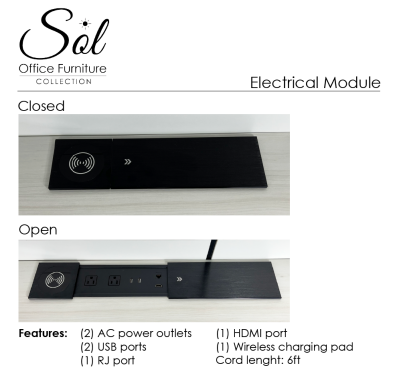

**SOL SERIES FREESTANDING CREDENZA WITH 2 OUTER DOORS | FULLY ASSEMBLED |  
SOL COLLECTION | 24" D | AVAILABLE IN 4 SIZES**

**\$756.46**

Storage credenza with doors and open shelves.

- Sizes Available - 24"x48", 24"x60", 24"x66",24"x72"
- Shelf Depth: 16 3/4"
- 2 shelf sections with doors
- Open middle shelf
- Choice of silver or matte black door pulls
- Optional sliding power and data module. Features 2 power outlets, 2 USB ports, 1 RJ data port and 1 HDMI port,

- Ships fully assembled
- Coordinates well with [Harmony Conference Table Series](#) for a complete conference room setup

SKU: SOL-CR-OD

### PRODUCT DESCRIPTION

Introducing the new office credenza line of office cabinets from the **Sol Office Furniture Collection**. This credenza stands 30" high with a total depth of 24". It's available in widths of 48 inches, 60 inches, 66 inches, 72 inches.