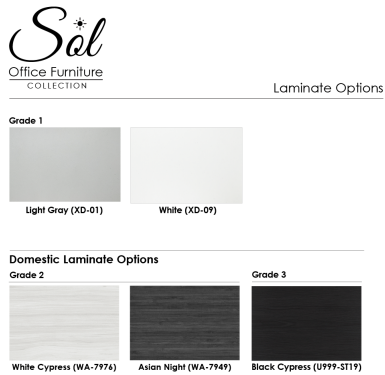

**SOL SERIES FREESTANDING CREDENZA WITH 2 OUTER DOORS | FULLY ASSEMBLED |  
SOL COLLECTION | 24" D | AVAILABLE IN 4 SIZES**

**\$756.46**

Storage credenza with doors and open shelves.

- Sizes Available - 24"x48", 24"x60", 24"x66",24"x72"
- Shelf Depth: 16 3/4"
- 2 shelf sections with doors
- Open middle shelf
- Choice of silver or matte black door pulls
- Optional sliding power and data module. Features 2 power outlets, 2 USB ports, 1 RJ data port and 1 HDMI port,

## PRODUCT DESCRIPTION

Introducing the new office credenza line of office cabinets from the **Sol Office Furniture Collection**. This credenza stands 30" high with a total depth of 24". It's available in widths of 48 inches, 60 inches, 66 inches, 72 inches.