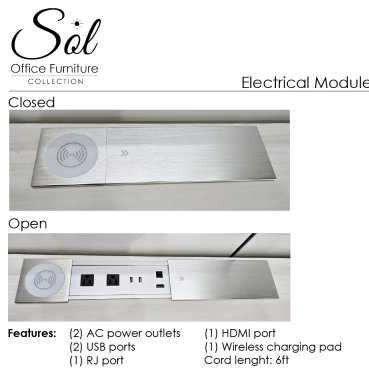

### PRODUCT DESCRIPTION

Introducing the new office credenza line of office cabinets from the **Sol Office Furniture Collection**. This credenza stands 30" high with a total depth of 24". It's available in widths of 48 inches, 60 inches, 66 inches, 72 inches.