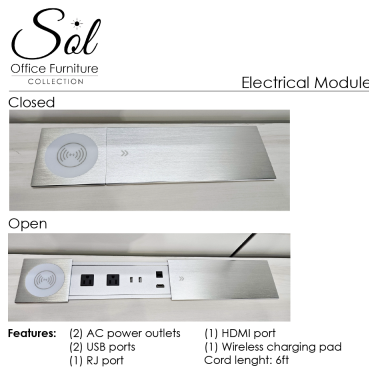

**SOL SERIES FREESTANDING CREDENZA WITH DOORS | FULLY ASSEMBLED STORAGE CABINET | 24"D | AVAILABLE IN 4 SIZES**

**\$840.19**

Storage credenza with doors.

- Sizes Available - 24" x 48" , 24" x 60", 24" x 66", 24" x 72"
- Shelf Depth: 16 3/4"
- 5 Laminate Colors available.
- Choice of silver or matte black door pulls
- Optional sliding power and data module. Features 2 power outlets, 2 USB ports, 1 RJ data port and 1 HDMI port,
- **Ships fully assembled**

### PRODUCT DESCRIPTION

Introducing the new office credenza line of office cabinets from the **Sol Office Furniture Collection**. This credenza stands 30" high with a total depth of 24", It's available in widths of 48 inches , 60 inches, 66 inches, 72 inches .