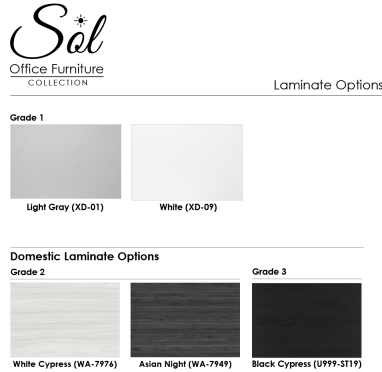

**SOL SERIES FREESTANDING CREDENZA WITH DOORS | FULLY ASSEMBLED STORAGE CABINET WITH POWER MODULE | 24"DX70"WX30"H**

**\$1,677.38**

Storage credenza with doors and open shelves. Dimensions: 23 5/8"D x 70 7/8"W x 29 1/2"H

- Shelf Depth: 16 3/4"
- Choice of silver or matte black door pulls
- Optional sliding power and data module. Features 2 power outlets, 2 USB ports, 1 RJ data port and 1 HDMI port,
- **Ships fully assembled**
- Coordinates well with [Harmony Conference Table Series](#) for a complete conference room setup

1. Due to screen resolution and lighting variations color may look different in person from what you see in the image.

**SKU:** SOL-CR-4D-2472

## PRODUCT DESCRIPTION

Introducing the new office credenza line of office cabinets from the **Sol Office Furniture Collection**. This credenza stands 30" high by 70" wide with a total depth of 24".

This office credenza features four (4) door design. It offers plenty of shelf space to showcase or store whatever is needed. Perfect for displaying personal mementos, books, plants, pictures, or whatever you see fit.