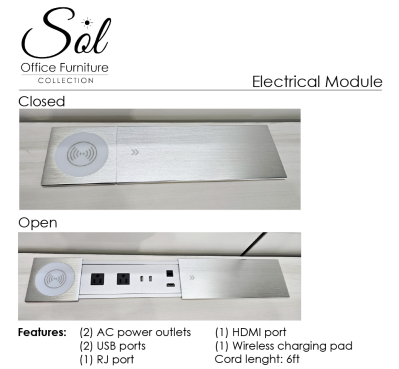

- Shelf Depth: 16 3/4"
- Choice of silver or matte black door pulls
- Optional sliding power and data module. Features 2 power outlets, 2 USB ports, 1 RJ data port and 1 HDMI port,
- **Ships fully assembled**
- Coordinates well with [Harmony Conference Table Series](#) for a complete conference room setup

**SKU:** SOL-CR-4D-2472

## PRODUCT DESCRIPTION

Introducing the new office credenza line of office cabinets from the **Sol Office Furniture Collection**. This credenza stands 30" high by 70" wide with a total depth of 24".

This office credenza features four (4) door design. It offers plenty of shelf space to showcase or store whatever is needed. Perfect for displaying personal mementos, books, plants, pictures, or whatever you see fit.