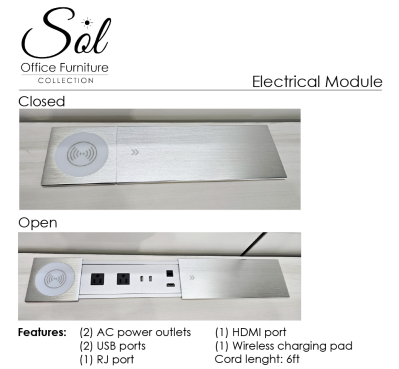

**SOL SERIES FREESTANDING CREDENZA WITH DOORS | FULLY ASSEMBLED STORAGE CABINET WITH POWER MODULE | 24"DX70"WX30"H**

**\$1,677.38**

Storage credenza with doors and open shelves. Dimensions: 23 5/8"D x 70 7/8"W x 29 1/2"H

- Shelf Depth: 16 3/4"
- Choice of silver or matte black door pulls
- Optional sliding power and data module. Features 2 power outlets, 2 USB ports, 1 RJ data port and 1 HDMI port,
- **Ships fully assembled**
- Coordinates well with [Harmony Conference Table Series](#) for a complete conference room setup

## PRODUCT DESCRIPTION

Introducing the new office credenza line of office cabinets from the **Sol Office Furniture Collection**. This credenza stands 30" high by 70" wide with a total depth of 24".

This office credenza features four (4) door design. It offers plenty of shelf space to showcase or store whatever is needed. Perfect for displaying personal mementos, books, plants, pictures, or whatever you see fit.