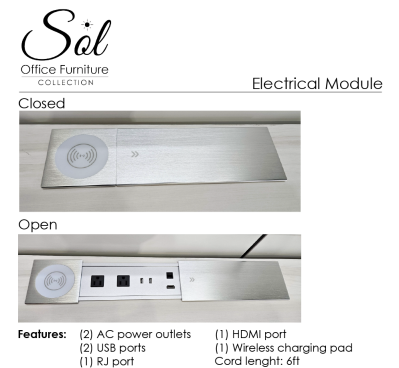

- Dimensions: 23 5/8"D x 70 7/8"W x 29 1/2"H
- Shelf Depth: 16 3/4"
- Open shelves
- Optional sliding power and data module. Available in Silver or Black.
- Features 2 power outlets, 2 USB ports, 1 RJ data port and 1 HDMI port,
- **Ships fully assembled**
- Proudly "Made in the USA"

SKU: SOL-CR-OP-2472

GALLERY IMAGES

PRODUCT DESCRIPTION

Introducing the new credenza cabinet line of office cabinets from the **Sol Office Furniture Collection**. This credenza stands 30" high by 70" wide with a total depth of 24".