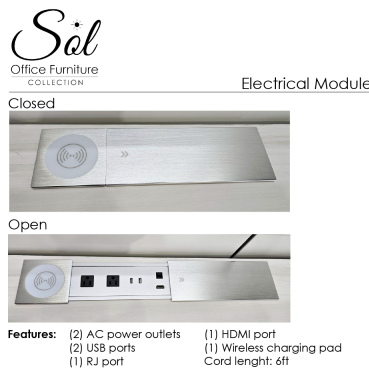

- Coordinates well with [Harmony Conference Table Series](#) for a complete conference room setup

1. Due to screen resolution and lighting variations color may look different in person from what you see in the image.

SKU: SOL-CR-ID-2472

GALLERY IMAGES

PRODUCT DESCRIPTION

Introducing the new office credenza line of office cabinets from the **Sol Office Furniture Collection**. This credenza stands 30" high by 70" wide with a total depth of 24".

This office credenza features two, center-placed door design. It offers plenty of shelf space to showcase or store whatever is needed. Perfect for displaying personal mementos, books, plants, pictures, or whatever you see fit.

As with all the office furniture manufactured by **SKUTCHI Designs**, the office credenza featured in our