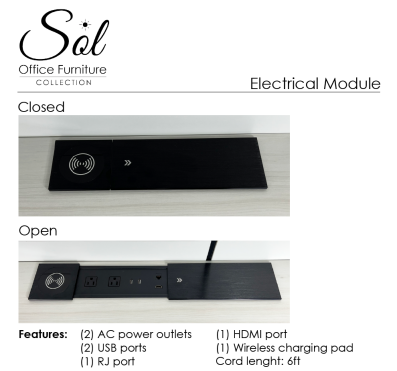

**SOL SERIES FREESTANDING LAMINATE CREDENZA WITH DOORS | FULLY ASSEMBLED  
STORAGE CABINET WITH POWER MODULE | 24"DX70"WX30"H**

**\$1,577.09**

Storage credenza with doors and open shelves. Dimensions: 23 5/8"D x 70 7/8"W x 29 1/2"H

- Shelf Depth: 16 3/4"
- Shelf section with doors in the middle
- Open shelves on the sides
- Choice of silver or matte black door pulls
- Optional sliding power and data module. Features 2 power outlets, 2 USB ports, 1 RJ data port and 1 HDMI port,
- **Ships fully assembled**

### PRODUCT DESCRIPTION

Introducing the new office credenza line of office cabinets from the **Sol Office Furniture Collection**. This credenza stands 30" high by 70" wide with a total depth of 24".

This office credenza features two, center-placed door design. It offers plenty of shelf space to showcase or store whatever is needed. Perfect for displaying personal mementos, books, plants, pictures, or whatever you see fit.