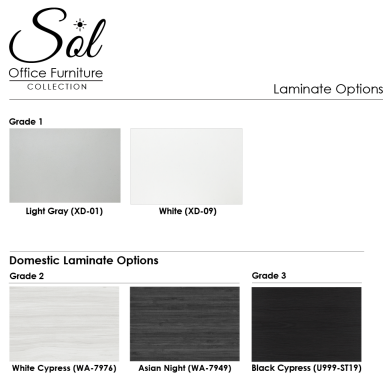

**SOL SERIES FREESTANDING LAMINATE CREDENZA WITH DOORS | FULLY ASSEMBLED  
STORAGE CABINET WITH POWER MODULE | 24"DX70"WX30"H**

**\$1,577.09**

Storage credenza with doors and open shelves. Dimensions: 23 5/8"D x 70 7/8"W x 29 1/2"H

- Shelf Depth: 16 3/4"
- Shelf section with doors in the middle
- Open shelves on the sides
- Choice of silver or matte black door pulls
- Optional sliding power and data module. Features 2 power outlets, 2 USB ports, 1 RJ data port and 1 HDMI port,
- **Ships fully assembled**

### PRODUCT DESCRIPTION

Introducing the new office credenza line of office cabinets from the **Sol Office Furniture Collection**. This credenza stands 30" high by 70" wide with a total depth of 24".

This office credenza features two, center-placed door design. It offers plenty of shelf space to showcase or store whatever is needed. Perfect for displaying personal mementos, books, plants, pictures, or whatever you see fit.