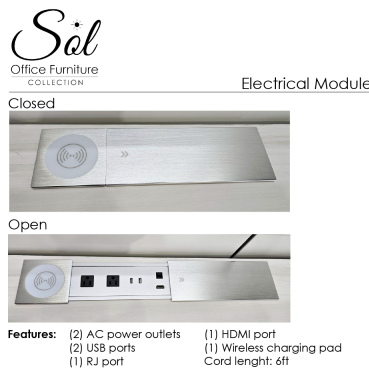

SOL SERIES FREESTANDING LAMINATE CREDENZA WITH INNER DOORS | FULLY ASSEMBLED STORAGE CABINET | 24" D | AVAILABLE IN 4 SIZES

\$755.46

Storage credenza with doors and open shelves.

- Sizes Available - 24"x48", 24"x60", 24"x66", 24"x72"
- Available in 5 laminates
- Shelf Depth: 16 3/4"
- Shelf section with doors in the middle
- Open shelves on the sides
- Choice of silver or matte black door pulls
- Optional sliding power and data module. Features 2 power outlets, 2 USB ports, 1 RJ data port

and 1 HDMI port,

- **Ships fully assembled**
- Coordinates well with [Harmony Conference Table Series](#) for a complete conference room setup

SKU: SOL-CR-ID

GALLERY IMAGES

PRODUCT DESCRIPTION

Introducing the new office credenza line of office cabinets from the **Sol Office Furniture Collection**. This credenza stands 30" high with a total depth of 24". It is available in widths of 48 inches, 60 inches, 66 inches, 72 inches.

This office credenza features two, center-placed door design. It offers plenty of shelf space to showcase or store whatever is needed. Perfect for displaying personal mementos, books, plants, pictures, or