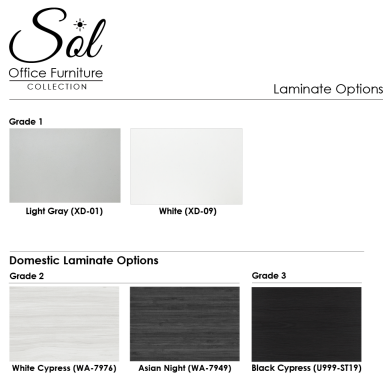

SOL SERIES FREESTANDING LAMINATE CREDENZA WITH INNER DOORS | FULLY ASSEMBLED STORAGE CABINET | 24" D | AVAILABLE IN 4 SIZES

\$755.46

Storage credenza with doors and open shelves.

- Sizes Available - 24"x48", 24"x60", 24"x66", 24"x72"
- Available in 5 laminates
- Shelf Depth: 16 3/4"
- Shelf section with doors in the middle
- Open shelves on the sides
- Choice of silver or matte black door pulls
- Optional sliding power and data module. Features 2 power outlets, 2 USB ports, 1 RJ data port

and 1 HDMI port,

- **Ships fully assembled**
- Coordinates well with [Harmony Conference Table Series](#) for a complete conference room setup

SKU: SOL-CR-ID

GALLERY IMAGES

PRODUCT DESCRIPTION

Introducing the new office credenza line of office cabinets from the **Sol Office Furniture Collection**. This credenza stands 30" high with a total depth of 24". It is available in widths of 48 inches, 60 inches, 66 inches, 72 inches.

This office credenza features two, center-placed door design. It offers plenty of shelf space to showcase or store whatever is needed. Perfect for displaying personal mementos, books, plants, pictures, or