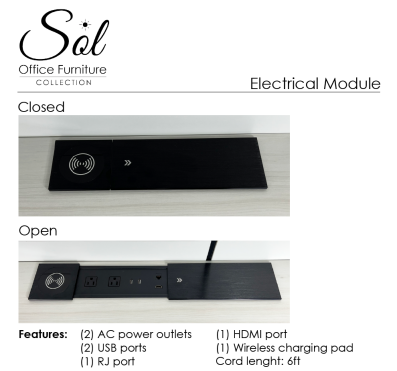

SOL SERIES FREESTANDING LAMINATE CREDENZA WITH INNER DOORS | FULLY ASSEMBLED STORAGE CABINET | 24" D | AVAILABLE IN 4 SIZES

\$755.46

Storage credenza with doors and open shelves.

- Sizes Available - 24"x48", 24"x60", 24"x66", 24"x72"
- Available in 5 laminates
- Shelf Depth: 16 3/4"
- Shelf section with doors in the middle
- Open shelves on the sides
- Choice of silver or matte black door pulls
- Optional sliding power and data module. Features 2 power outlets, 2 USB ports, 1 RJ data port

and 1 HDMI port,

- **Ships fully assembled**
- Coordinates well with [Harmony Conference Table Series](#) for a complete conference room setup

SKU: SOL-CR-ID

GALLERY IMAGES

PRODUCT DESCRIPTION

Introducing the new office credenza line of office cabinets from the **Sol Office Furniture Collection**. This credenza stands 30" high with a total depth of 24". It is available in widths of 48 inches, 60 inches, 66 inches, 72 inches.

This office credenza features two, center-placed door design. It offers plenty of shelf space to showcase or store whatever is needed. Perfect for displaying personal mementos, books, plants, pictures, or