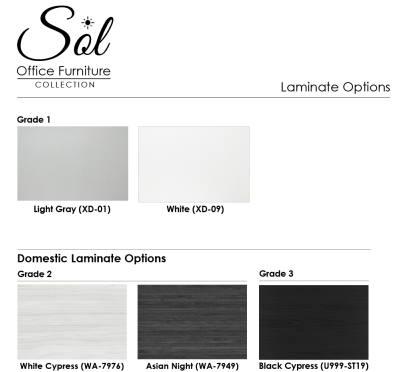

Skutchi Designs, Inc.

(888) 993-3757
sales@skutchi.com

**SOL SERIES RIGHT SIDE TOWER STORAGE WITH BOX/BOX/FILE | LAMINATE CABINET |
AVAILABLE IN 2 SIZES**

\$748.36

Laminate tower with File/File - Right. Made from heavy duty 1" laminate. This unit ships fully assembled.

- Sizes Available - 52" H, 64"H
- Footprint Size: 15 1/2"W X 23 5/8"D
- Shelf Depth: 23 5/8"
- Door opens to the right
- Soft close drawer slides
- Locking drawers with keys included

- Choice of silver or black hardware
- **Ships fully assembled**
- Proudly "Made in the USA"
- Due to screen resolution and lighting variations, color may look different in person from what you see in the image

SKU: SOL-TW-BBF-R

GALLERY IMAGES

PRODUCT DESCRIPTION

Introducing the new Tower with Box/Box/File (Right) from the **Sol Office Furniture Collection**. It's available in 2 Sizes - 52 inch Height, 64 inch Height

As with all the office furniture manufactured by **SKUTCHI Designs**, the cabinets featured in our latest line feature thermally-fused, 1" thick panels. This ensures a quality and durability manufactured to last years. All laminate surfaces are impact, scratch, and moisture resistant.