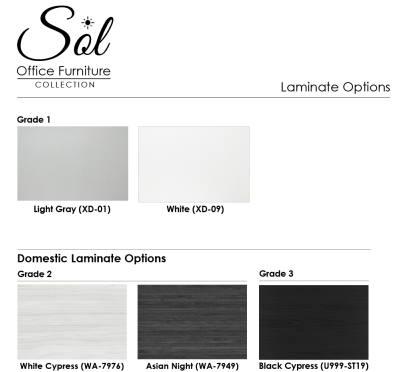

Skutchi Designs, Inc.

(888) 993-3757  
sales@skutchi.com

**SOL SERIES LEFT SIDE TOWER STORAGE WITH BOX/BOX/FILE | LAMINATE CABINET |  
AVAILABLE IN 2 SIZES**

**\$748.36**

Laminate tower with File/File - Left. Made from heavy duty 1" laminate. This unit ships fully assembled.

- Sizes Available - 52" H, 64"H
- Footprint Size: 15 1/2"W X 23 5/8"D
- Shelf Depth: 23 5/8"
- Door opens to the left
- Soft close drawer slides
- Locking drawers with keys included

- Choice of silver or black hardware
- **Ships fully assembled**
- Proudly "Made in the USA"
- Due to screen resolution and lighting variations, color may look different in person from what you see in the image

**SKU:** SOL-TW-BBF-L

## PRODUCT DESCRIPTION

Introducing the new Tower with Box/Box/File (Left) from the **Sol Office Furniture Collection**. It's available in 2 Sizes - 52 inch Height, 64 inch Height

As with all the office furniture manufactured by **SKUTCHI Designs**, the cabinets featured in our latest line feature thermally-fused, 1" thick panels. This ensures a quality and durability manufactured to last years. All laminate surfaces are impact, scratch, and moisture resistant.