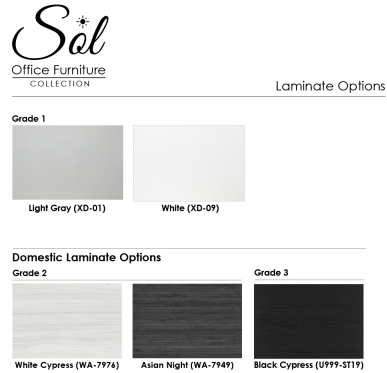

LAMINATE UNDER DESK STORAGE CABINET WITH DOORS | SOL COLLECTION

\$605.53

Under desk storage cabinet with doors. Made from heavy duty 1" laminate. This unit ships fully assembled.

- Laminate available in 8 Colors
- Shelf Depth: 22- 1/2" D
- Choice of silver or black hardware
- **Ships fully assembled**
- Proudly "Made in the USA"
- Due to screen resolution and lighting variations, color may look different in person from what you see in the image

Skutchi Designs, Inc.

(888) 993-3757
sales@skutchi.com

SKU: SOL-UN-CB

GALLERY IMAGES

PRODUCT DESCRIPTION

Introducing the new Under Storage Cabinet from the **Sol Office Furniture Collection**.

As with all the office furniture manufactured by **SKUTCHI Designs**, the cabinets featured in our latest line feature thermally-fused, 1" thick panels. This ensures a quality and durability manufactured to last years. All laminate surfaces are impact, scratch, and moisture resistant.