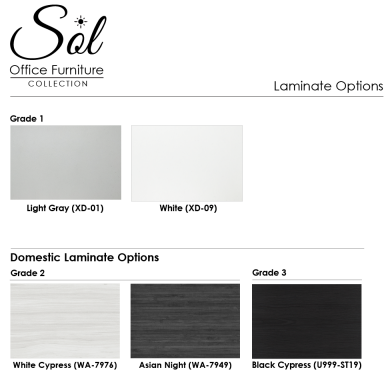

LAMINATE UNDER DESK STORAGE CABINET WITH DOORS | SOL COLLECTION

\$779.95

Under desk storage cabinet with doors. Made from heavy duty 1" laminate. This unit ships fully assembled.

- Laminate available in 8 Colors
- Shelf Depth: 22- 1/2" D
- Choice of silver or black hardware
- **Ships fully assembled**
- Proudly "Made in the USA"
- Due to screen resolution and lighting variations, color may look different in person from what you see in the image

Skutchi Designs, Inc.

(888) 993-3757
sales@skutchi.com

SKU: SOL-UN-CB

GALLERY IMAGES

PRODUCT DESCRIPTION

Introducing the new Under Storage Cabinet from the **Sol Office Furniture Collection**.

As with all the office furniture manufactured by **SKUTCHI Designs**, the cabinets featured in our latest line feature thermally-fused, 1" thick panels. This ensures a quality and durability manufactured to last years. All laminate surfaces are impact, scratch, and moisture resistant.