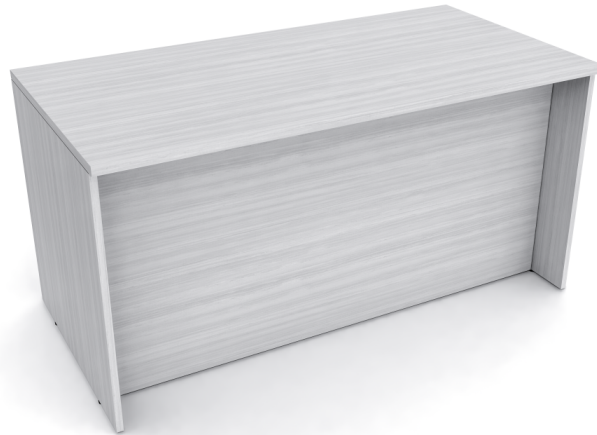

Skutchi Designs, Inc.

(888) 993-3757
sales@skutchi.com

STRAIGHT LAMINATE DESK 30" D | SOL OFFICE FURNITURE | AVAILABLE IN 6 SIZES

\$487.61

- 30 " Depth straight desk
- Sizes Available - 30"x48", 30"x60", 30"x66", 30"x72", 30"x78", 30"x84
- Available in 8 laminate colors
- Commercial grade 1" thick laminate
- **Proudly made in the USA**
- Coordinates well with [Sapphire Wall System](#) to create a complete executive office
- Contact a project manager at **888-993-3757** to customize this set

SKU: SOL-DKS-30

GALLERY IMAGES

Sol
Office Furniture
COLLECTION

Laminate Options

Domestic Laminate Options

USA Made

White Cypress

Asian Night