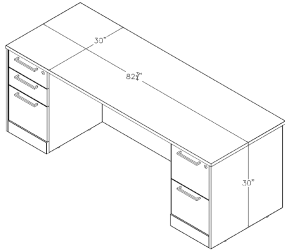

GALLERY IMAGES

Sol
Office Furniture
COLLECTION

Laminate Options

Domestic Laminate Options *USA MADE

White Cypress	Asian Night	White
Light Gray	Lakeland Salt	Blonde Surfside Ash
Black Cypress	Natural Eucalyptus	

CONVENIENCE, QUALITY, & PRICE!

- 25+ Years of experience in the industry
- High Quality Commercial Office Furniture
- Quick Lead Times