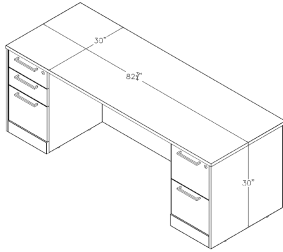

GALLERY IMAGES

Sol
Office Furniture
COLLECTION

Laminate Options

Domestic Laminate Options *USA MADE

White Cypress	Asian Night	White
Light Gray	Lakeland Salt	Blonde Surfside Ash
Black Cypress	Natural Eucalyptus	

CONVENIENCE, QUALITY, & PRICE!

- 25+ Years of experience in the industry
- High Quality Commercial Office Furniture
- Quick Lead Times