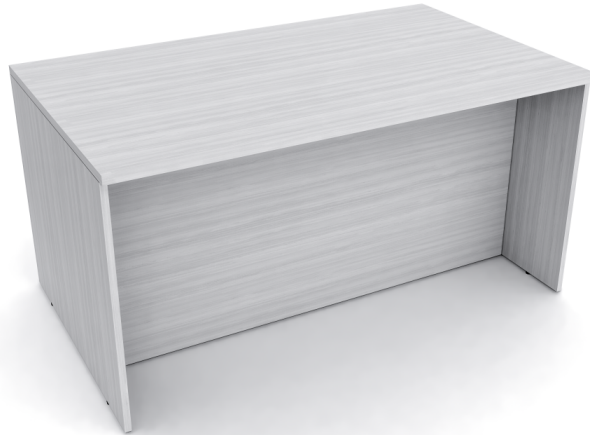

Skutchi Designs, Inc.

(888) 993-3757
sales@skutchi.com

STRAIGHT LAMINATE DESK 36" D | SOL OFFICE FURNITURE | AVAILABLE IN 6 SIZES

\$563.80

- 36 " Depth straight desk
- Sizes Available - 36"x48", 36"x60", 36"x66", 36"x72", 36"x78", 36"x84
- Available in 8 laminate colors
- Commercial grade 1" thick laminate
- **Proudly made in the USA**
- Coordinates well with [Sapphire Wall System](#) to create a complete executive office
- Contact a project manager at **888-993-3757** to customize this set