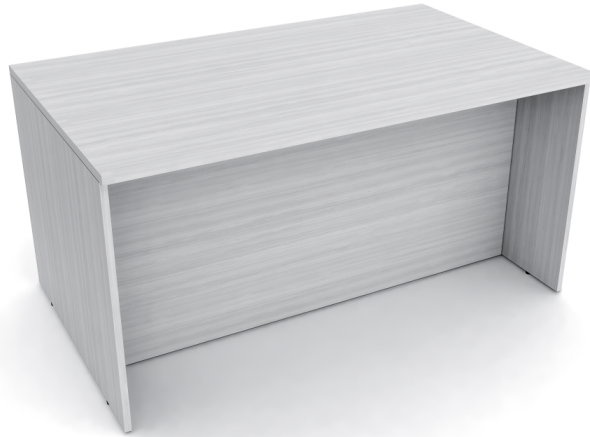

Skutchi Designs, Inc.

(888) 993-3757
sales@skutchi.com

STRAIGHT LAMINATE DESK 36" D | SOL OFFICE FURNITURE | AVAILABLE IN 6 SIZES

\$563.80

- 36 " Depth straight desk
- Sizes Available - 36"x48", 36"x60", 36"x66", 36"x72", 36"x78", 36"x84
- Available in 8 laminate colors
- Commercial grade 1" thick laminate
- **Proudly made in the USA**
- Coordinates well with [Sapphire Wall System](#) to create a complete executive office
- Contact a project manager at **888-993-3757** to customize this set