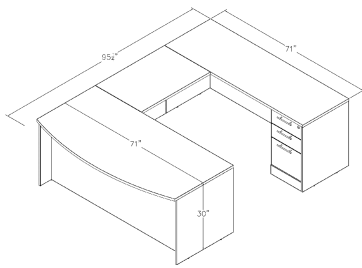

Skutchi Designs, Inc.

(888) 993-3757
sales@skutchi.com

- Contact a project manager at **888-993-3757** to customize this set

SKU: SOL-TYP-06

GALLERY IMAGES

Sol
Office Furniture
COLLECTION

Laminate Options

Domestic Laminate Options

*USA Made

CONVENIENCE, QUALITY, & PRICE!

- 25+ Years of experience in the industry
- High Quality Commercial Office Furniture
- Quick Lead Times